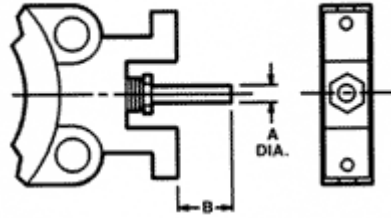

Shaft Options

Round Shaft

VALVE SIZE	A	B
2" - 8"(L)	1/2	1-1/2
8" (H) - 14"	3/4	1-1/2
16" - 24"	1	3
26" - 30"	1-1/4	3
32" - 38"	1-1/2	3
40" - 48"	1-3/4	3
50" - 58"	2	3
60"	2-1/4	3

Keyed Shaft

VALVE SIZE	A	B	C	D
2" - 8"(L)	1/2	5-7/8	1/8	1/16
8" (H) - 14"	3/4	6	3/16	3/32
16" - 24"	1	6-1/8	1/4	1/8
26" - 30"	1-1/4	6-1/2	5/16	5/32
32" - 38"	1-1/2	6-1/2	3/8	3/16
40" - 48"	1-3/4	6-1/2	3/8	3/16
50" - 58"	2	6-1/2	1/2	1/4
60"	2-1/4	6-1/2	1/2	1/4

Flatted Shaft

VALVE SIZE	A	B	C
2" - 8"(L)	1/2	1-1/4	11/32
8" (H) - 14"	3/4	1-1/4	17/32
16" - 24"	1	1-1/4	5/8
26" - 30"	1-1/4	1-1/2	7/8
32" - 38"	1-1/2	1-3/4	1-1/8
40" - 48"	1-3/4	2	1-1/4
50" - 58"	2	2-1/2	1-3/8
60"	2-1/4	3	1-5/8

Hex Shaft

VALVE SIZE	A	B	C
2" - 3"	1/2	5-1/8	13/32
4" - 8"(L)	1/2	5-1/4	13/32
8" (H) - 14"	3/4	5-3/4	5/8
16" - 24"	1	5-3/4	3/4