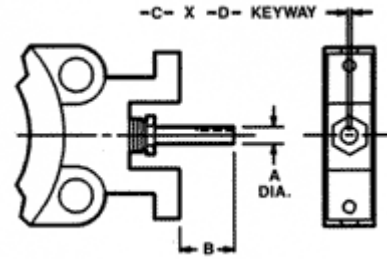

Shaft Options

Round Shaft

VALVE SIZE	A	B
2" - 8"(L)	1/2	1-1/2
8" (H) - 14"	3/4	1-1/2
16" - 24"	1	3
26" - 30"	1-1/4	3
32" - 38"	1-1/2	3
40" - 48"	1-3/4	3
50" - 58"	2	3
60"	2-1/4	3

Keyed Shaft

VALVE SIZE	A	B	C	D
2" - 8"(L)	1/2	5-7/8	1/8	1/16
8" (H) - 14"	3/4	6	3/16	3/32
16" - 24"	1	6-1/8	1/4	1/8
26" - 30"	1-1/4	6-1/2	5/16	5/32
32" - 38"	1-1/2	6-1/2	3/8	3/16
40" - 48"	1-3/4	6-1/2	3/8	3/16
50" - 58"	2	6-1/2	1/2	1/4
60"	2-1/4	6-1/2	1/2	1/4

Flatted Shaft

VALVE SIZE	A	B	C
2" - 8"(L)	1/2	1-1/4	11/32
8" (H) - 14"	3/4	1-1/4	17/32
16" - 24"	1	1-1/4	5/8
26" - 30"	1-1/4	1-1/2	7/8
32" - 38"	1-1/2	1-3/4	1-1/8
40" - 48"	1-3/4	2	1-1/4
50" - 58"	2	2-1/2	1-3/8
60"	2-1/4	3	1-5/8

Hex Shaft

VALVE SIZE	A	B	C
2" - 3"	1/2	5-1/8	13/32
4" - 8"(L)	1/2	5-1/4	13/32
8" (H) - 14"	3/4	5-3/4	5/8
16" - 24"	1	5-3/4	3/4