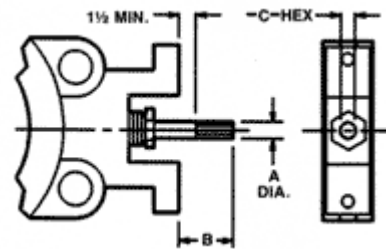

Shaft Options

Round Shaft

VALVE SIZE	A	B
2" - 8"(L)	1/2	1-1/2
8" (H) - 14"	3/4	1-1/2
16" - 24"	1	3
26" - 30"	1-1/4	3
32" - 38"	1-1/2	3
40" - 48"	1-3/4	3
50" - 58"	2	3
60"	2-1/4	3

Keyed Shaft

VALVE SIZE	A	B	C	D
2" - 8"(L)	1/2	5-7/8	1/8	1/16
8" (H) - 14"	3/4	6	3/16	3/32
16" - 24"	1	6-1/8	1/4	1/8
26" - 30"	1-1/4	6-1/2	5/16	5/32
32" - 38"	1-1/2	6-1/2	3/8	3/16
40" - 48"	1-3/4	6-1/2	3/8	3/16
50" - 58"	2	6-1/2	1/2	1/4
60"	2-1/4	6-1/2	1/2	1/4

Flatted Shaft

VALVE SIZE	A	B	C
2" - 8"(L)	1/2	1-1/4	11/32
8" (H) - 14"	3/4	1-1/4	17/32
16" - 24"	1	1-1/4	5/8
26" - 30"	1-1/4	1-1/2	7/8
32" - 38"	1-1/2	1-3/4	1-1/8
40" - 48"	1-3/4	2	1-1/4
50" - 58"	2	2-1/2	1-3/8
60"	2-1/4	3	1-5/8

Hex Shaft

VALVE SIZE	A	B	C
2" - 3"	1/2	5-1/8	13/32
4" - 8"(L)	1/2	5-1/4	13/32
8" (H) - 14"	3/4	5-3/4	5/8
16" - 24"	1	5-3/4	3/4