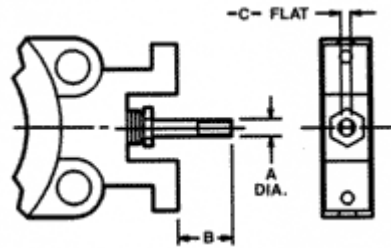

Shaft Options

Round Shaft

VALVE SIZE	A	B
2" - 8"(L)	1/2	1-1/2
8" (H) - 14"	3/4	1-1/2
16" - 24"	1	3
26" - 30"	1-1/4	3
32" - 38"	1-1/2	3
40" - 48"	1-3/4	3
50" - 58"	2	3
60"	2-1/4	3

Keyed Shaft

VALVE SIZE	A	B	C	D
2" - 8"(L)	1/2	5-7/8	1/8	1/16
8" (H) - 14"	3/4	6	3/16	3/32
16" - 24"	1	6-1/8	1/4	1/8
26" - 30"	1-1/4	6-1/2	5/16	5/32
32" - 38"	1-1/2	6-1/2	3/8	3/16
40" - 48"	1-3/4	6-1/2	3/8	3/16
50" - 58"	2	6-1/2	1/2	1/4
60"	2-1/4	6-1/2	1/2	1/4

Flatted Shaft

VALVE SIZE	A	B	C
2" - 8"(L)	1/2	1-1/4	11/32
8" (H) - 14"	3/4	1-1/4	17/32
16" - 24"	1	1-1/4	5/8
26" - 30"	1-1/4	1-1/2	7/8
32" - 38"	1-1/2	1-3/4	1-1/8
40" - 48"	1-3/4	2	1-1/4
50" - 58"	2	2-1/2	1-3/8
60"	2-1/4	3	1-5/8

Hex Shaft

VALVE SIZE	A	B	C
2" - 3"	1/2	5-1/8	13/32
4" - 8"(L)	1/2	5-1/4	13/32
8" (H) - 14"	3/4	5-3/4	5/8
16" - 24"	1	5-3/4	3/4