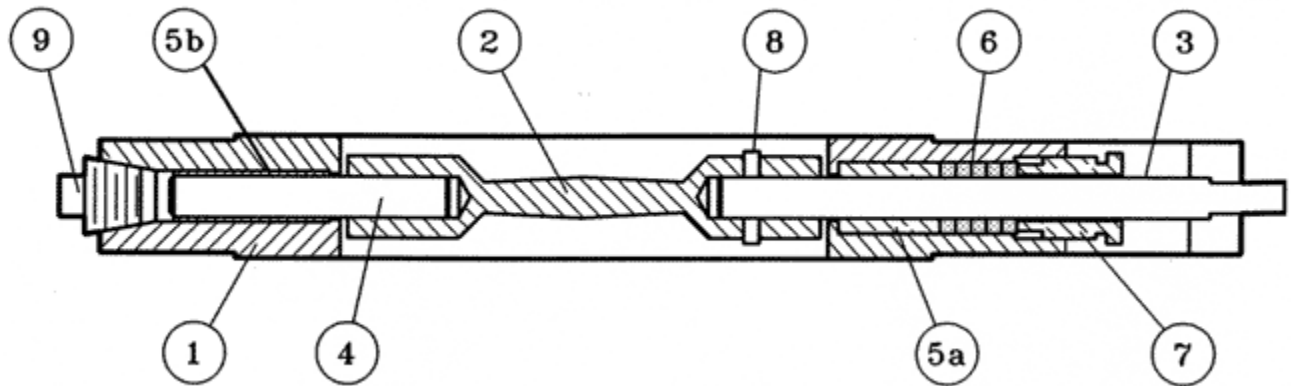

**PDC Medium Duty Series 01
Butterfly Valve
2" thru 24" for
125/150 lb. Flanging**

Cross-section Data

**Medium Duty
2" Through 14" Valve size**

Item	Description	Qty.
1	Body	1
2	Disc	1
3	Power Shaft	1
4	Idle Shaft	1
5	Bushing	1
6	Braided Packing	5
7	Adjustable Packing Nut	1
8	Shaft Retaining Pin	2

**Medium Duty Series 01
16" Through 24" Valve size**

Item	Description	Qty.
1	Body	1
2	Disc	1
3	Power Shaft	1
4	Idle Shaft	1
5	Bushing	1
6	Braided Packing	5
7	Adjustable Packing Nut	1
8	Shaft Retaining Pin	1
9	Pipe Plug (sealed)	1