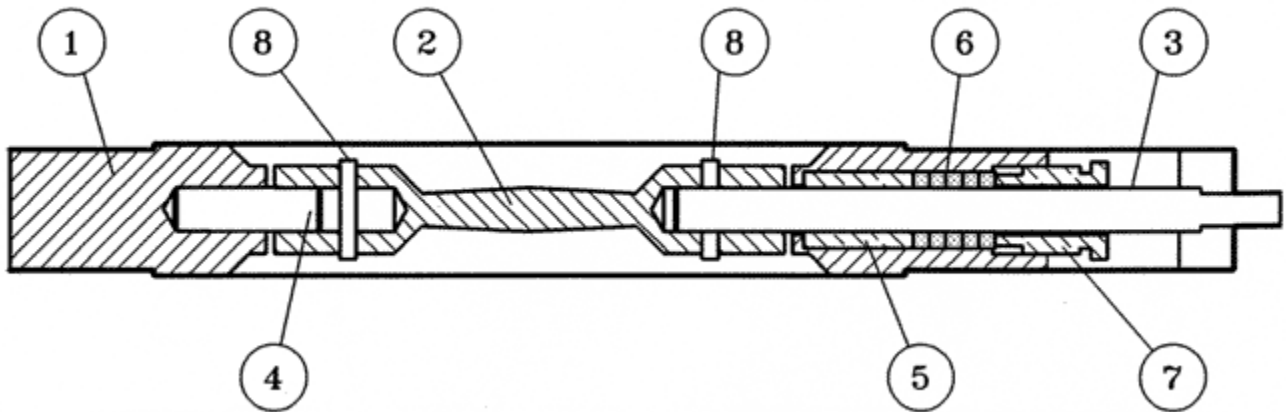

**PDC Medium Duty Series 01
Butterfly Valve
2" thru 24" for
125/150 lb. Flanging**

Cross-section Data

**Medium Duty
2" Through 14" Valve size**

Item	Description	Qty.
1	Body	1
2	Disc	1
3	Power Shaft	1
4	Idle Shaft	1
5	Bushing	1
6	Braided Packing	5
7	Adjustable Packing Nut	1
8	Shaft Retaining Pin	2

**Medium Duty Series 01
16" Through 24" Valve size**

Item	Description	Qty.
1	Body	1
2	Disc	1
3	Power Shaft	1
4	Idle Shaft	1
5	Bushing	1
6	Braided Packing	5
7	Adjustable Packing Nut	1
8	Shaft Retaining Pin	1
9	Pipe Plug (sealed)	1